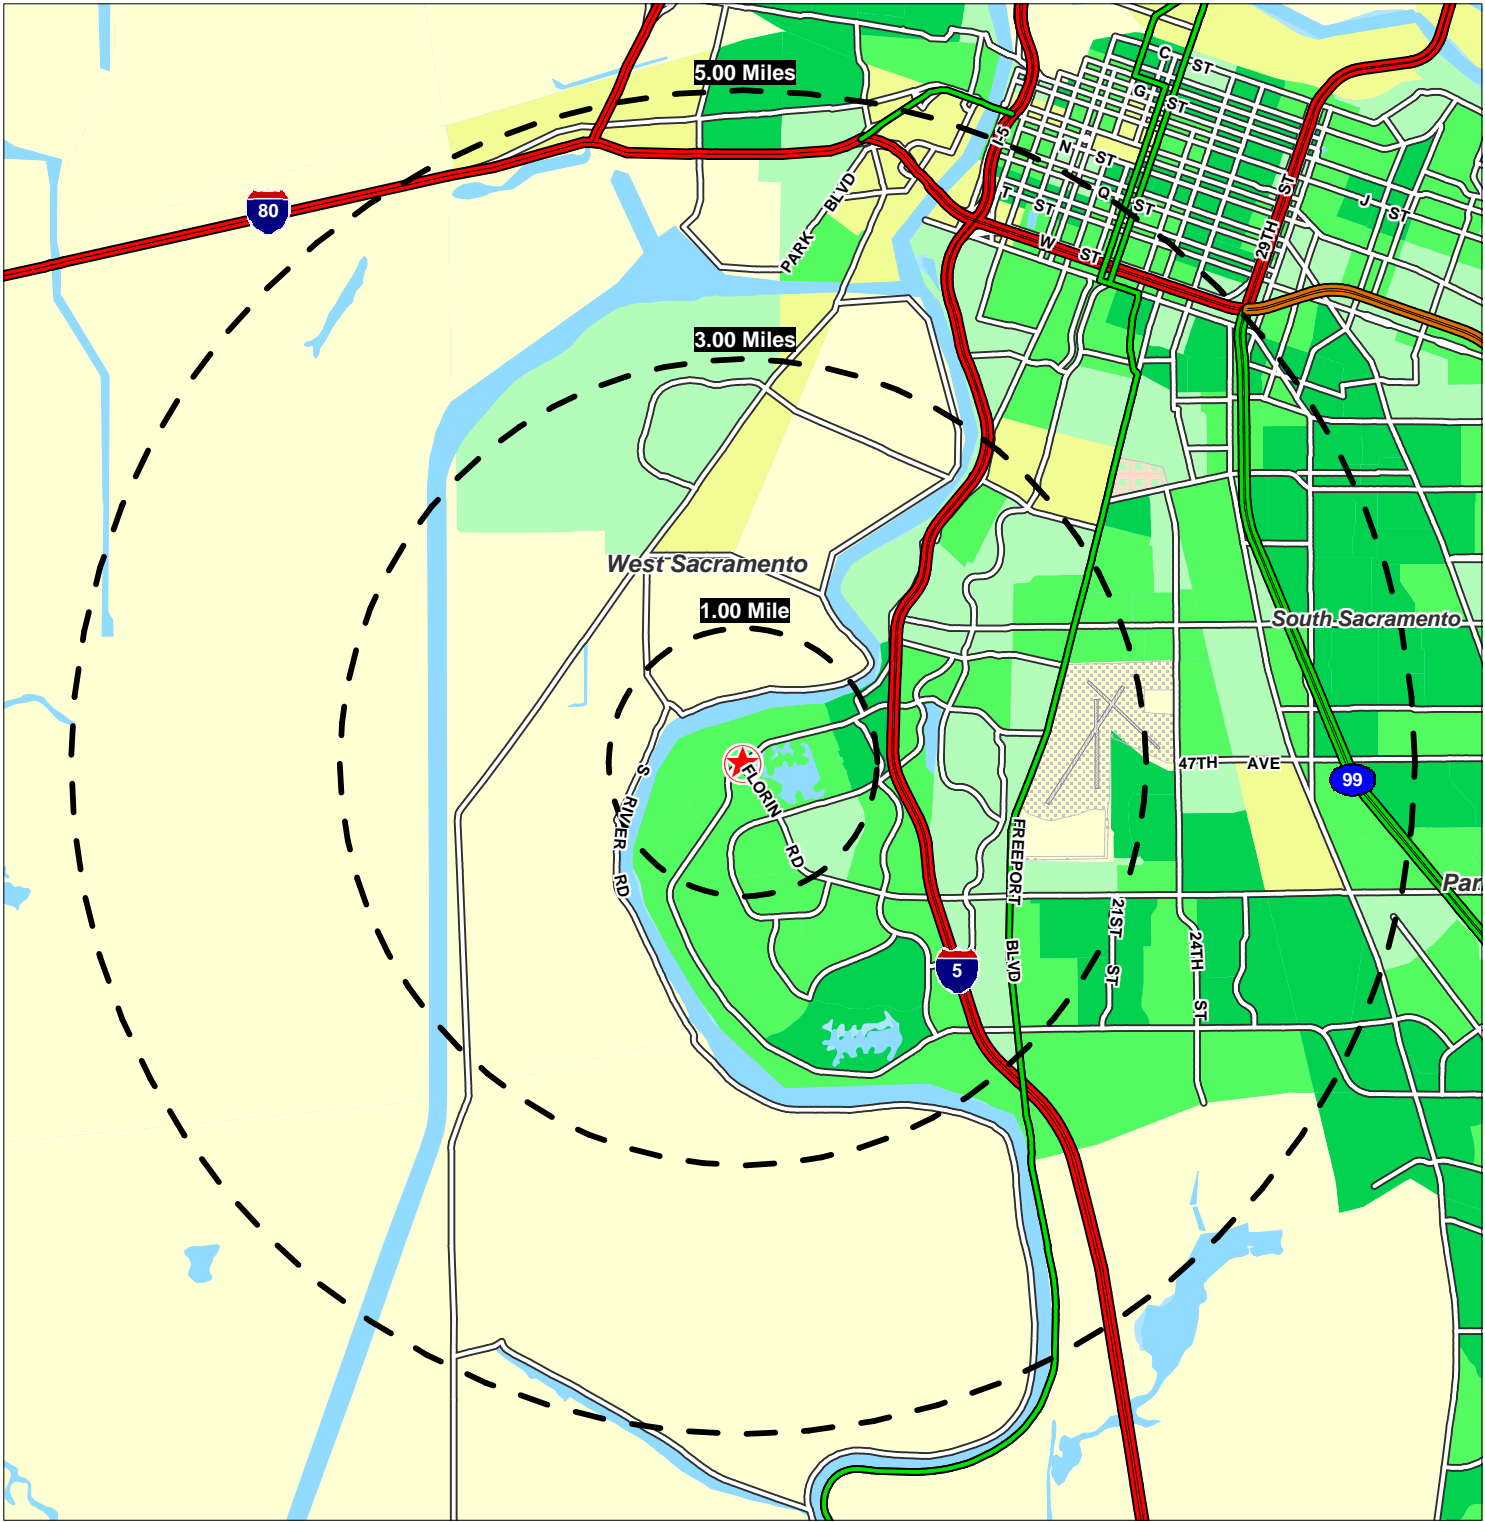

Lat: 38.5101 Lon: -121.543 Zoom: 11 mi Logos are for identification purposes only and may be trademarks of their respective companies.

©2009, SITES USA Inc., Chandler, AZ (480) 491-1112. All Rights Reserved.

Population Density
By Block Groups

- 7,500 or More
- 5,000 to 7,500
- 2,500 to 5,000
- 1,000 to 2,500
- Less than 1,000

RIVERSIDE BLVD & FLORIN RD
SACRAMENTO, California

Current Year Estimated
Persons per Square Mile

October 2009

This map was produced using data from private and government sources deemed to be reliable. The information herein is provided without representation or warranty.