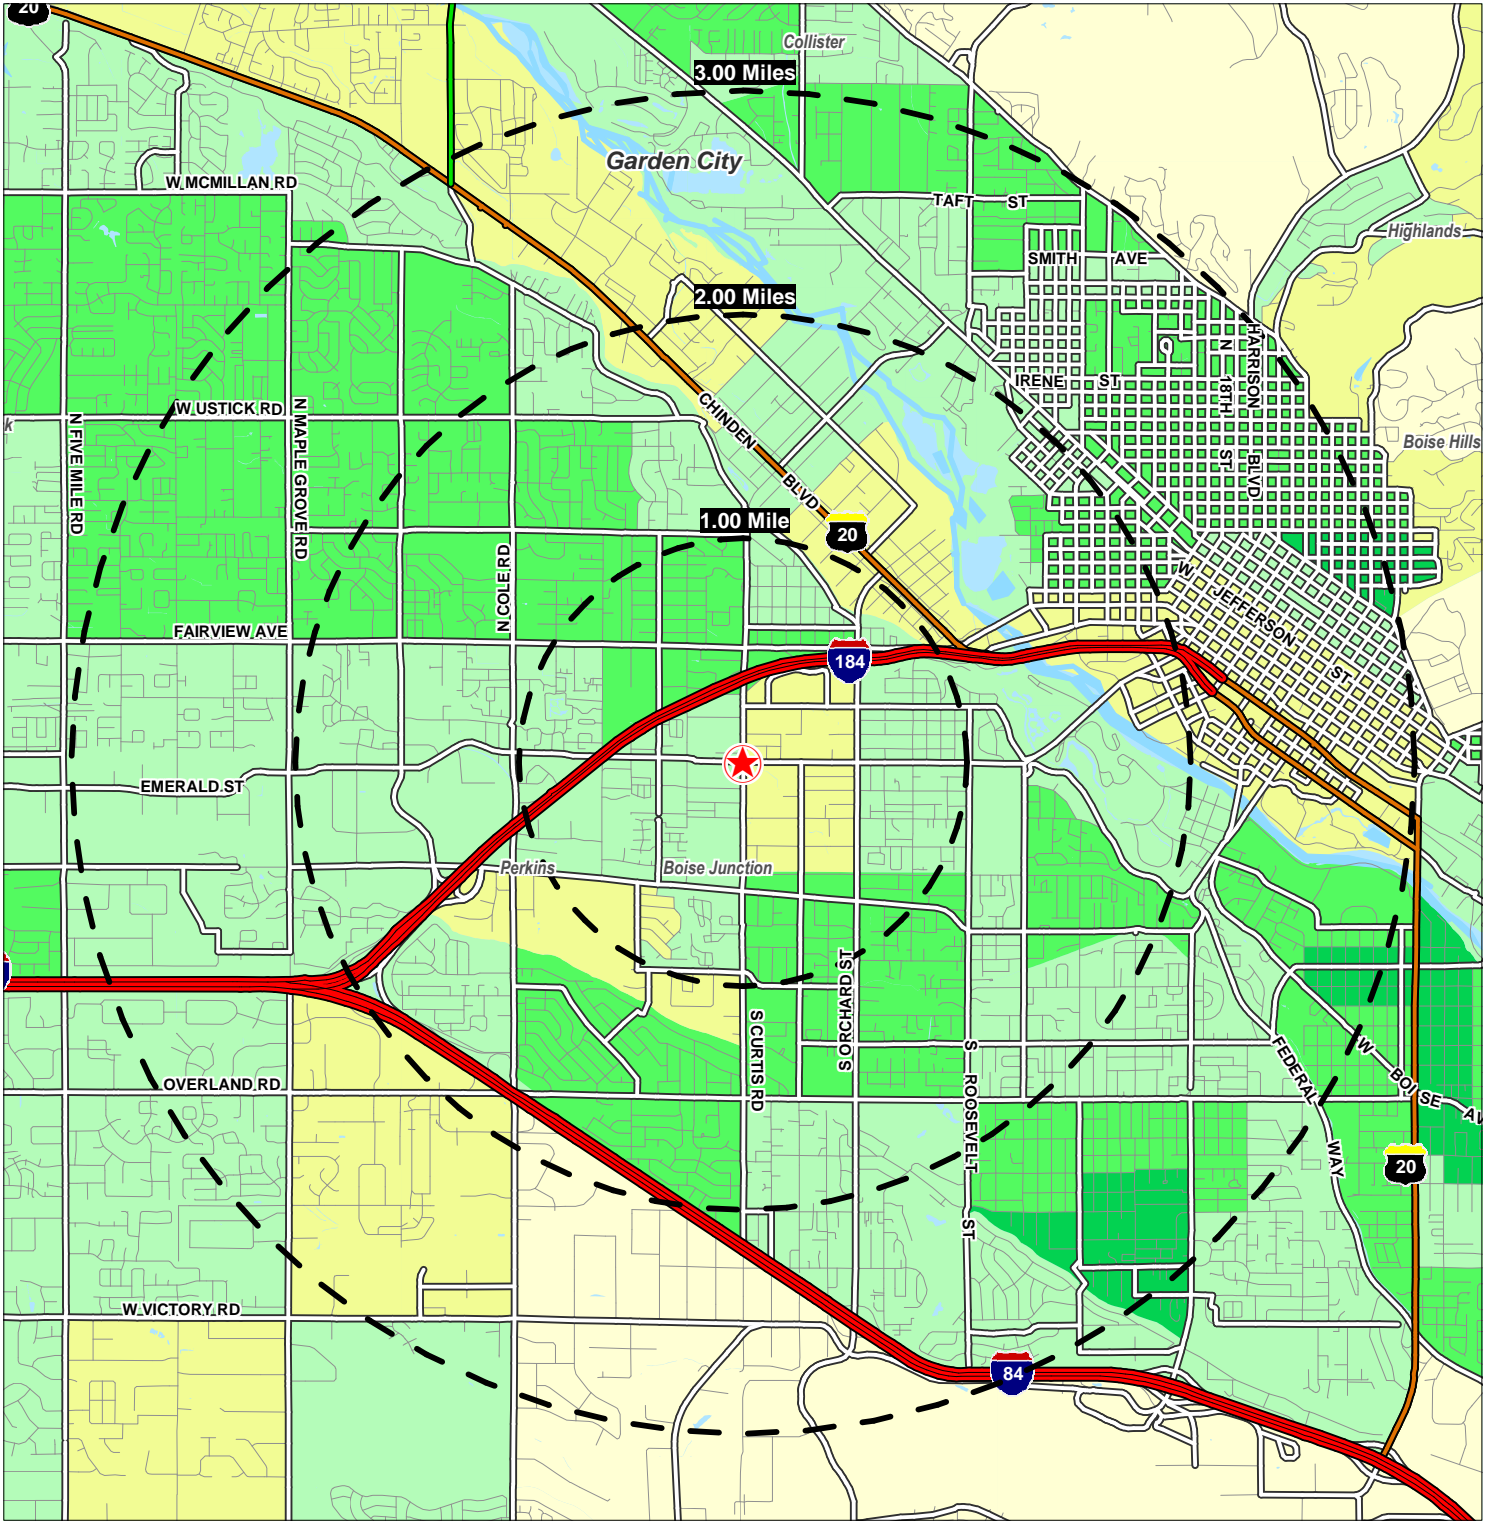

Lat: 43.6116 Lon: -116.254 Zoom: 6.605 mi Logos are for identification purposes only and may be trademarks of their respective companies.

©2009, SITES USA Inc., Chandler, AZ (480) 491-1112. All Rights Reserved.

- Population Density**  
By Block Groups
- 7,500 or More
  - 5,000 to 7,500
  - 2,500 to 5,000
  - 1,000 to 2,500
  - Less than 1,000

**N Curtis Rd & Emerald St**  
**Boise, Idaho**

*Current Year Estimated  
Persons per Square Mile*

October 2009

This map was produced using data from private and government sources deemed to be reliable. The information herein is provided without representation or warranty.