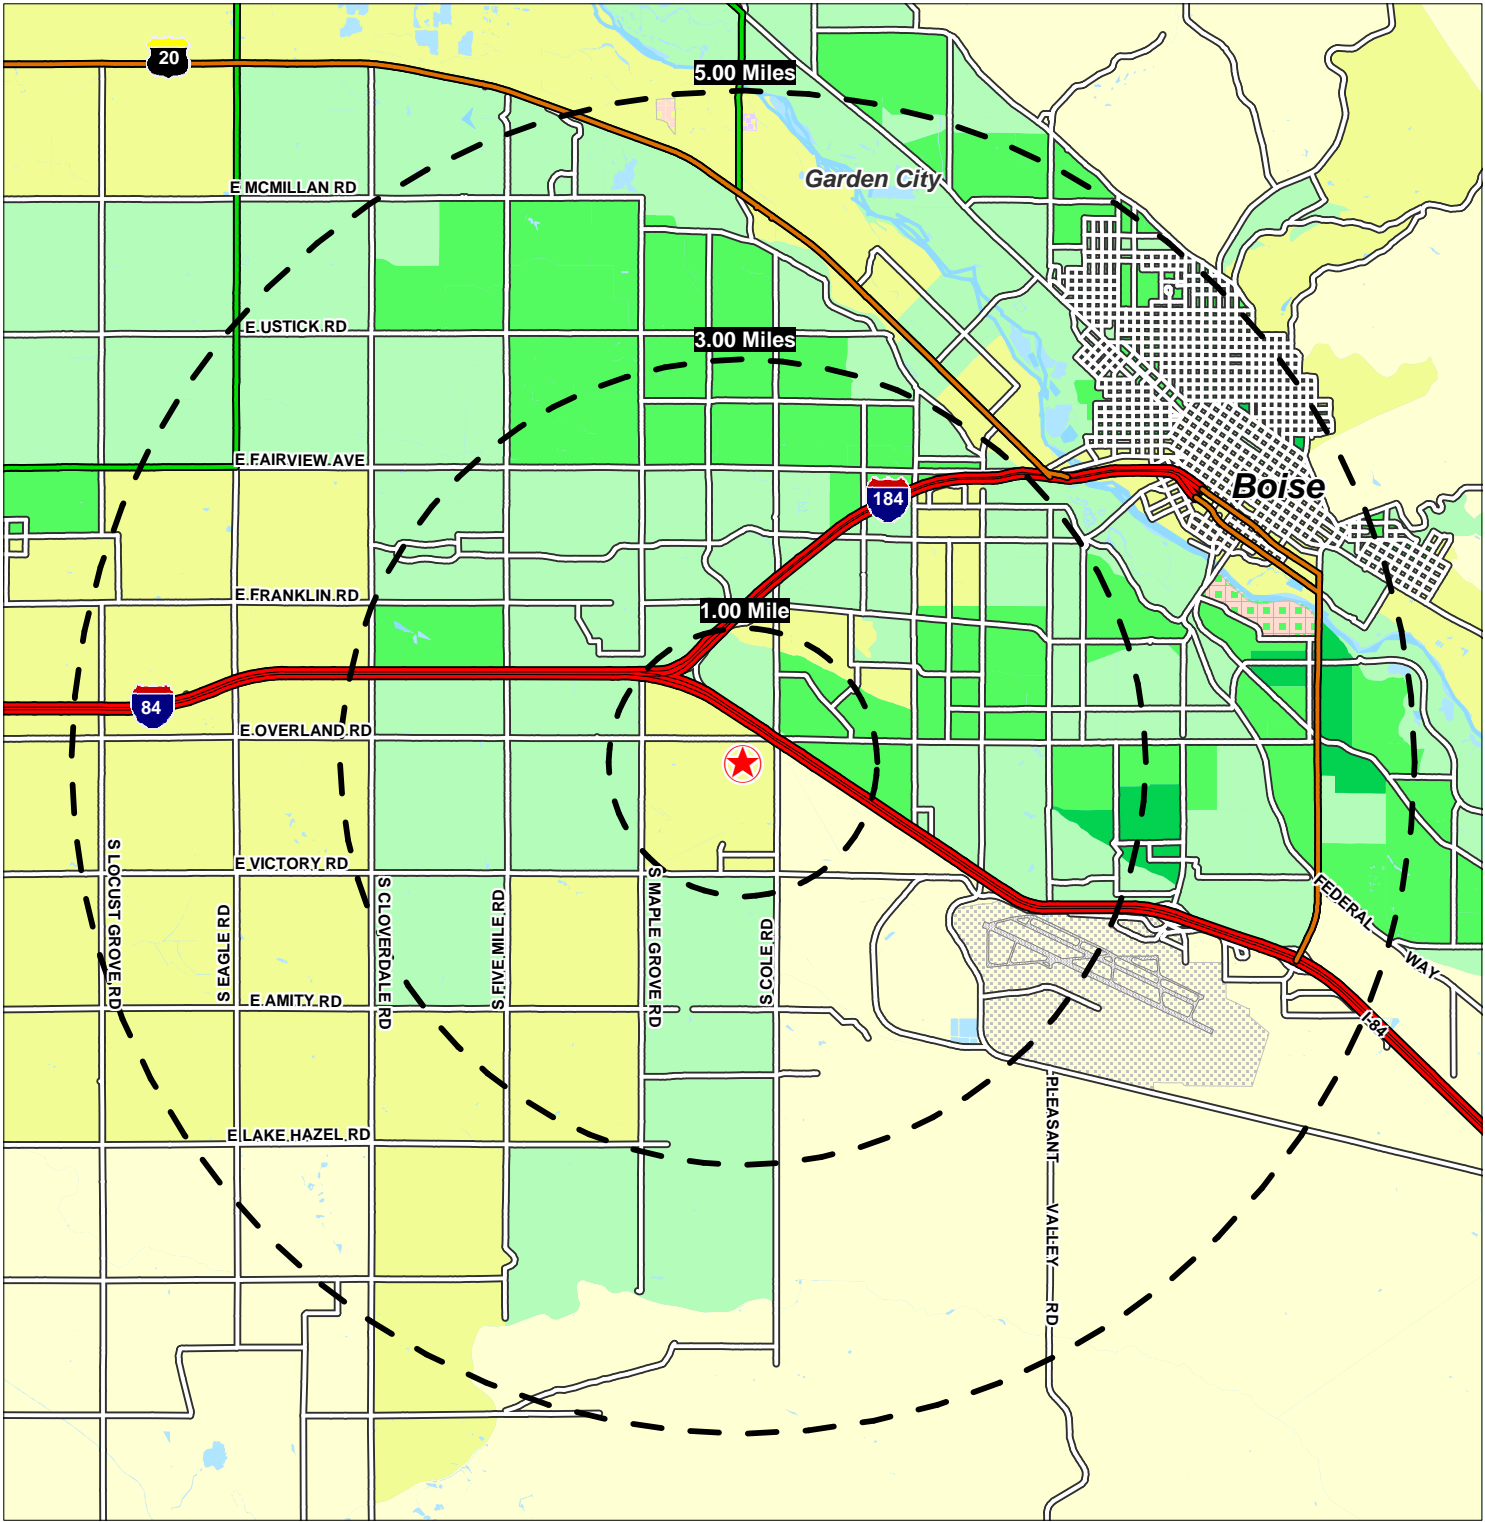

Lat: 43.5877 Lon: -116.279 Zoom: 11.01 mi Logos are for identification purposes only and may be trademarks of their respective companies.

©2009, SITES USA Inc., Chandler, AZ (480) 491-1112. All Rights Reserved.

- Population Density**
By Block Groups
- 7,500 or More
 - 5,000 to 7,500
 - 2,500 to 5,000
 - 1,000 to 2,500
 - Less than 1,000

Saturn Rd & W Spectrum St
Boise, Idaho

*Current Year Estimated
Persons per Square Mile*

October 2009

This map was produced using data from private and government sources deemed to be reliable. The information herein is provided without representation or warranty.