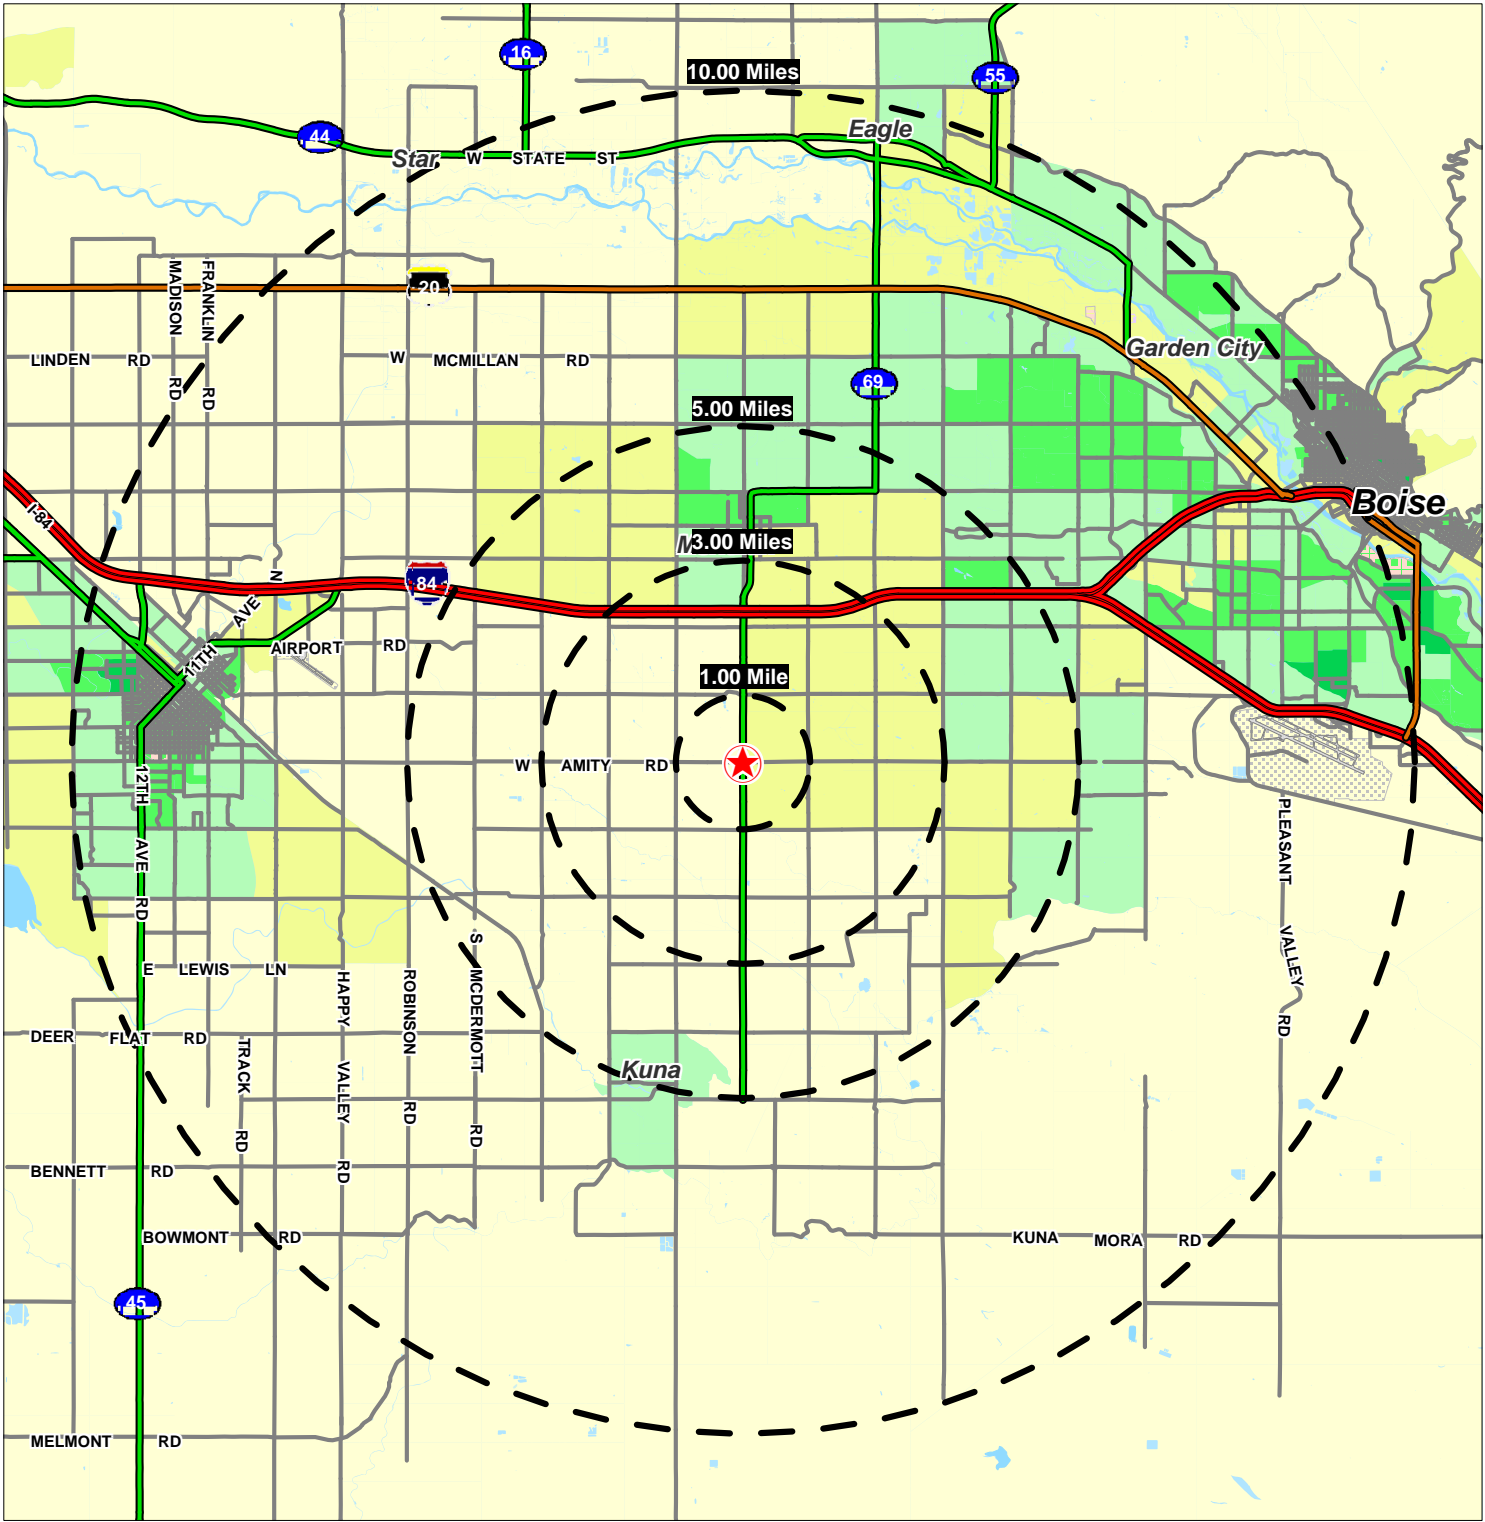

Lat: 43.561 Lon: -116.394 Zoom: 22 mtl Logos are for identification purposes only and may be trademarks of their respective companies.

©2010, SITES USA Inc., Chandler, AZ (480) 491-1112. All Rights Reserved.

**Population Density**  
By Block Groups

- 7,500 or More
- 5,000 to 7,500
- 2,500 to 5,000
- 1,000 to 2,500
- Less than 1,000

**W Amity Rd & Meridian Rd**  
**Meridian, Idaho**

*Current Year Estimated  
Persons per Square Mile*

May 2010

This map was produced using data from private and government sources deemed to be reliable. The information herein is provided without representation or warranty.