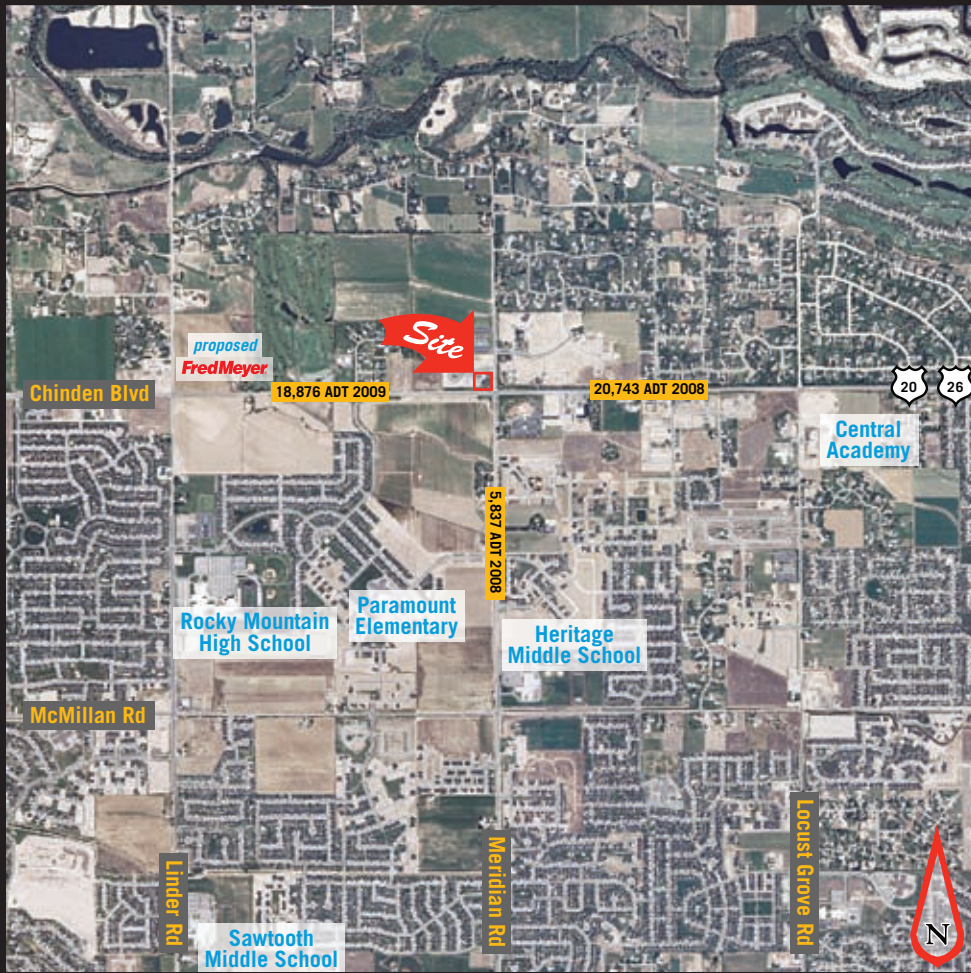

MEDICAL OFFICE SPACE FOR LEASE

Eagle, ID
3217 W Bavaria

LOCATION

- Oasis Medical Center
Castlebury West Business Park
NW corner of Chinden & Meridian Rd

SPACE AVAILABLE

- Up to 7,800 SF, beautiful state of the art medical center
- Lease all or part
- Individual practitioners to multi-specialty practices welcome

POPULATION

1-mile: 4,616 3-mile: 41,833
5-mile: 124,927

MEDICAL OFFICE SPACE FOR LEASE

Eagle, ID
3217 W Bavaria