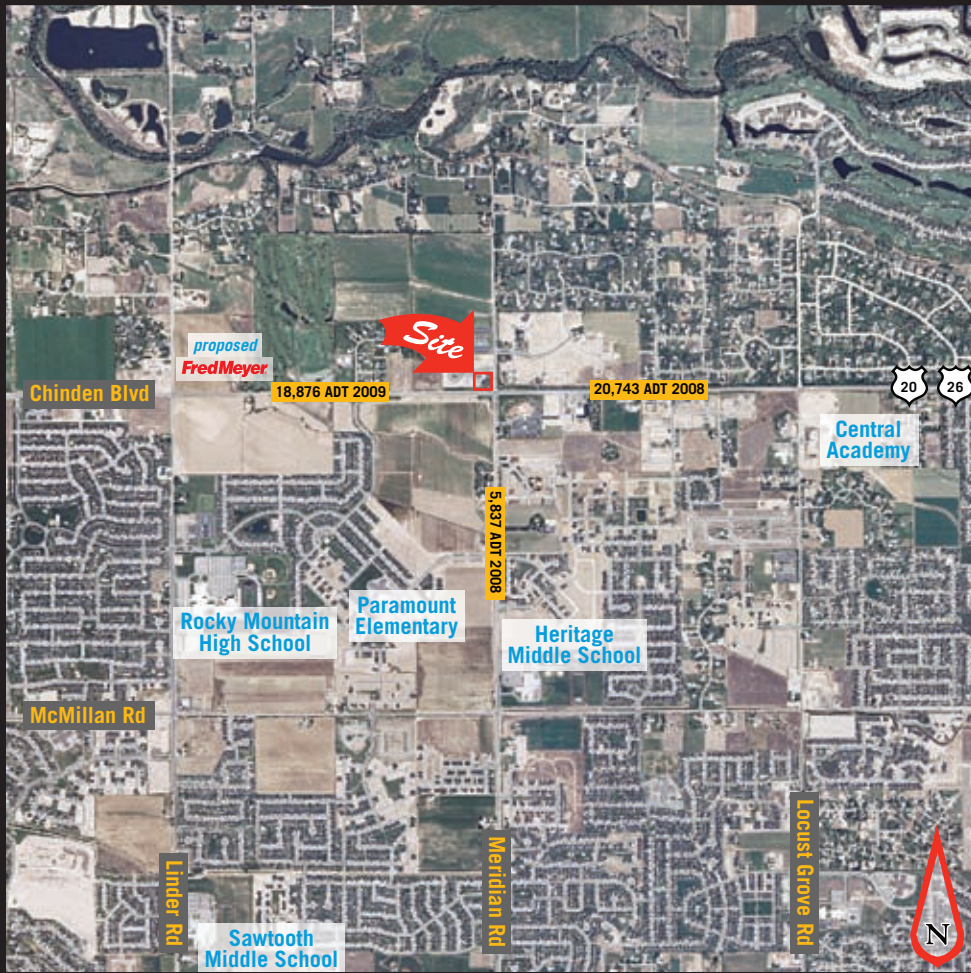

MEDICAL OFFICE BUILDING FOR SALE

Eagle, ID
3217 W Bavaria

LOCATION

- Oasis Medical Center
Castlebury West Business Park
NW corner of Chinden & Meridian Rd

SPACE AVAILABLE

- 7,800 SF medical office building completed in 2008
- Beautiful high end furnishings throughout
- Digital x-ray, Full lab, Procedure room
- 0.86 acres 37,478 SF + shared parking & common areas

PRICE & TERMS

- \$2,480,000 includes building, land, site improvements, all interior furnishings, fixtures & medical equipment

DEMOS: POPULATION & MEDIAN INCOME

1-mile:	4,616	\$89,327
3-mile:	41,833	\$70,473
5-mile:	124,927	\$69,380

MEDICAL OFFICE SPACE FOR SALE

Eagle, ID
3217 W Bavaria